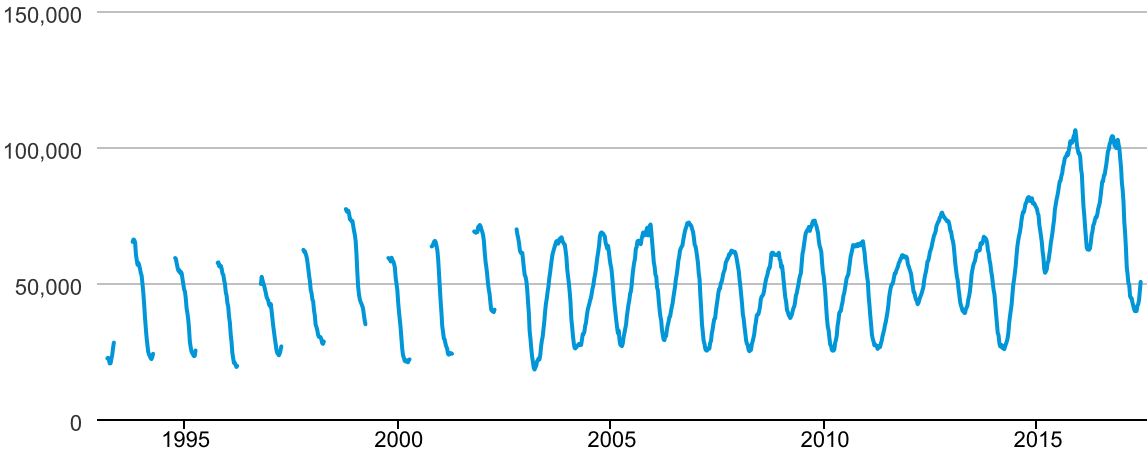

# U.S. Ending Stocks of Propane and Propylene, Weekly

Thousand Barrels

— Series ID: PET.WPRSTUS1.W

Source: U.S. Energy Information Administration